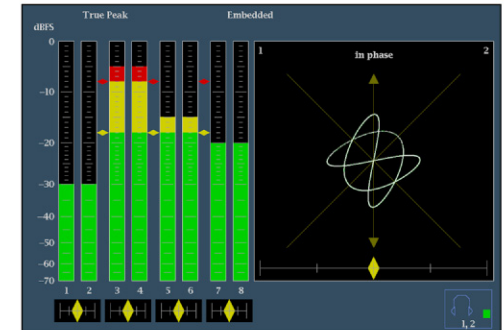

B

WFM

VECTOR

PICTURE

AUDIO

GAMUT

STATUS

Video Session

Input: SDI A Data Collect: Running
Signal: Run Time: 0:4, 00:07:41
Format: Auto 1080i 59.94 - HD SDI 422

IS2M Payload: No

SAV Place Err: No Y Stack Bits: _____
Field Length Err: No C Stack Bits: _____
Line Length Err: No
Line Number Err: No