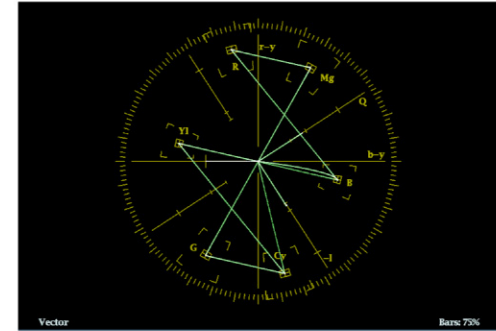

WFM

VECTOR

PICTURE

AUDIO

GAMUT

STATUS

Video Session

Input: SDI A   Data Collect: Running
Signal: Run Time: 0:4, 00:07:41
Format: Auto 1080i 59.94 - HD SDI 422

IS2M Payload: No

SAV Place Err: No   Y Stack Bits: _____
Field Length Err: No   C Stack Bits: _____
Line Length Err: No
Line Number Err: No

Auxiliary Data: Y and C Present

Statistics	Status	Err Secs	Err Fields	% Err Fields
RGB Gamut Error	No	457	27384	99.9854 %
Chapal Gamut Error	No	4	7	0.0256 %
Luma Gamut Error	No	457	27384	99.9854 %
Y Chan CRC Error	No	7	20	0.0361 %
C Chan CRC Error	No	7	20	0.0361 %
Y Anc Checksum Error	No	0	0	0.0000 %
C Anc Checksum Error	No	5	13	0.0234 %

Changed since reset: Yes
Press "Select" to reset. Any "arrow key" stops/start.