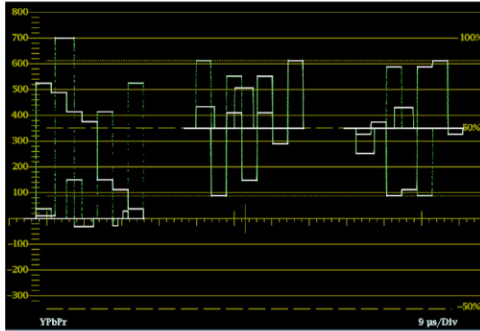

SDI A

75 Ω

SDI A

A

Tektronix TG700

SDI B

75 Ω

SDI B

B

WFM

VECTOR

PICTURE

AUDIO

GAMUT

STATUS

Video Session