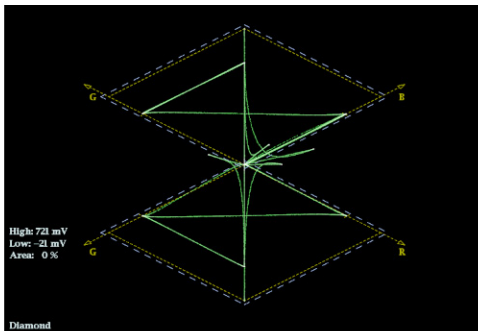

B

WFM

VECTOR

PICTURE

AUDIO

GAMUT

STATUS

Video Session